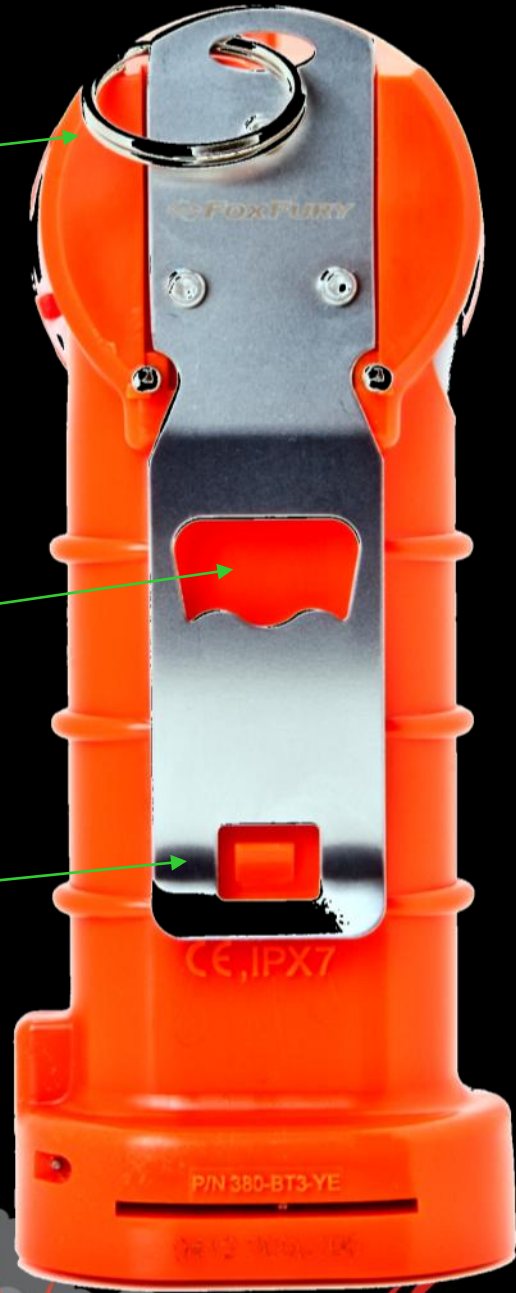

BREAKTHROUGH

Redefining the Right Angle Light

Featuring FoxFury's SMO-KUT™ smoke cutting technology

BREAKTHROUGH

“Innovative right angle light that cuts smoke like a light box”

BT2

BT3

BT2

BREAKS ON THROUGH TO THE OTHER SIDE...OF SMOKE

200 TORCH LUMEN

2° BEAM ANGLE

SMOKE CUTTING MACHINE

BT3

BEST AT ILLUMINATING AN AREA

600 TORCH LUMEN

3° BEAM ANGLE

LIGHTS UP THE SCENE

BT2

BT3

*SMO-KUT™ Technology:
powerful LED with deep
reflector*

Extra strength walls

*Ribbed: for your
gripping pleasure*

Key ring

Bottle opener

Stainless steel clip

Fits your turnout coat

BT2

BREAKTHROUGH

BT2