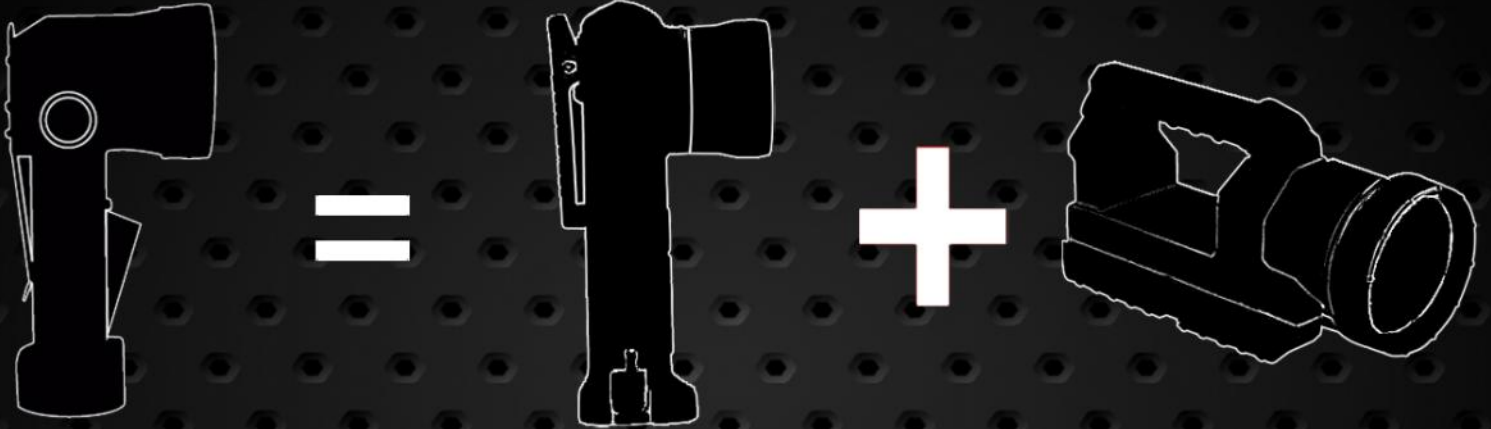

BREAKTHROUGH

Redefining the Right Angle Light

Featuring FoxFury's SMO-KUT™ smoke cutting technology

BREAKTHROUGH

“Innovative right angle light that cuts smoke like a light box”

BT2

BT3

BT2

BREAKS ON THROUGH TO THE OTHER SIDE...OF SMOKE

200 TORCH LUMEN

2° BEAM ANGLE

SMOKE CUTTING MACHINE

BT3

BEST AT ILLUMINATING AN AREA

600 TORCH LUMEN

3° BEAM ANGLE