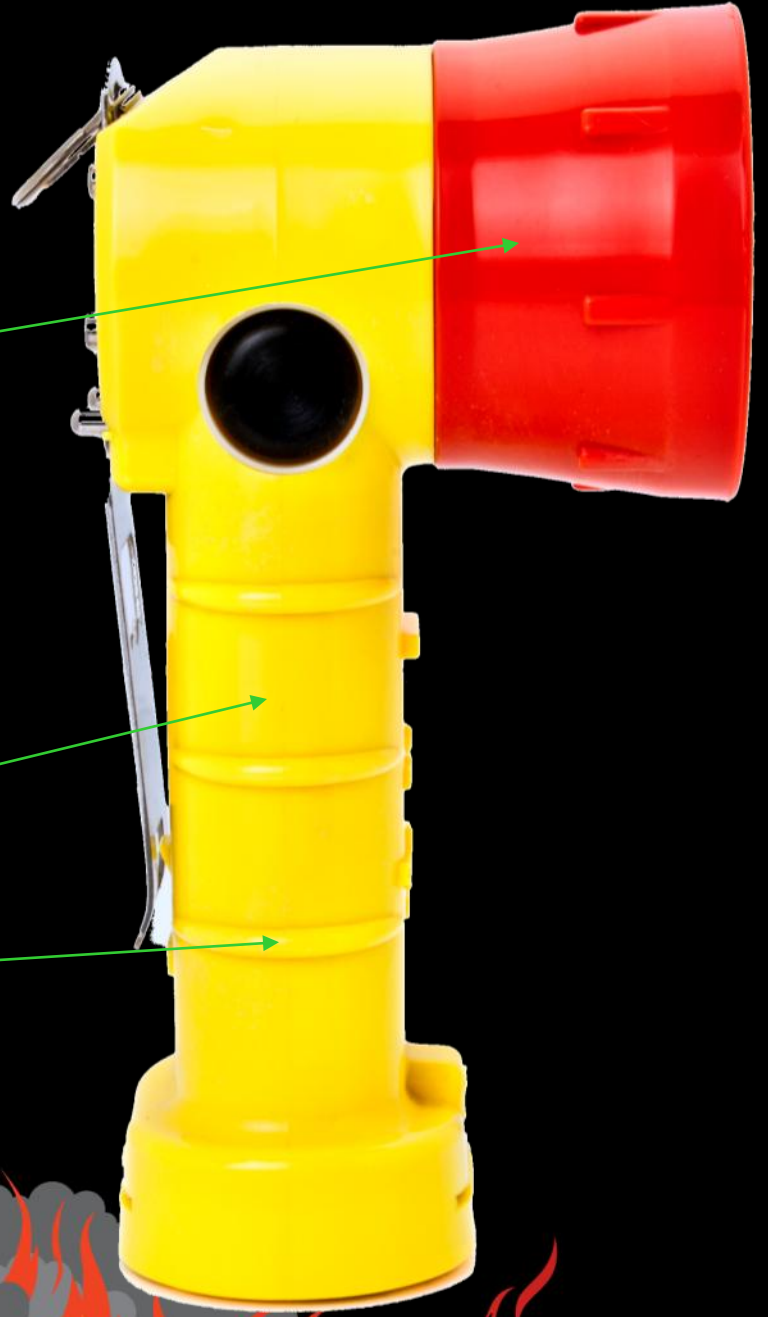

BREAKTHROUGH

Redefining the Right Angle Light

Featuring FoxFury's SMO-KUT™ smoke cutting technology

BREAKTHROUGH

“Innovative right angle light that cuts smoke like a light box”

BT2

BT3

BT2

BREAKS ON THROUGH TO THE OTHER SIDE...OF SMOKE

200 TORCH LUMEN

2° BEAM ANGLE

SMOKE CUTTING MACHINE

BT3

BEST AT ILLUMINATING AN AREA

600 TORCH LUMEN

3° BEAM ANGLE

LIGHTS UP THE SCENE

BT2

BT3

*SMO-KUT™ Technology:
powerful LED with deep
reflector*

Extra strength walls

*Ribbed: for your
gripping pleasure*

Key ring

Bottle opener

Stainless steel clip

Fits your turnout coat

BT2

BREAKTHROUGH

BT2